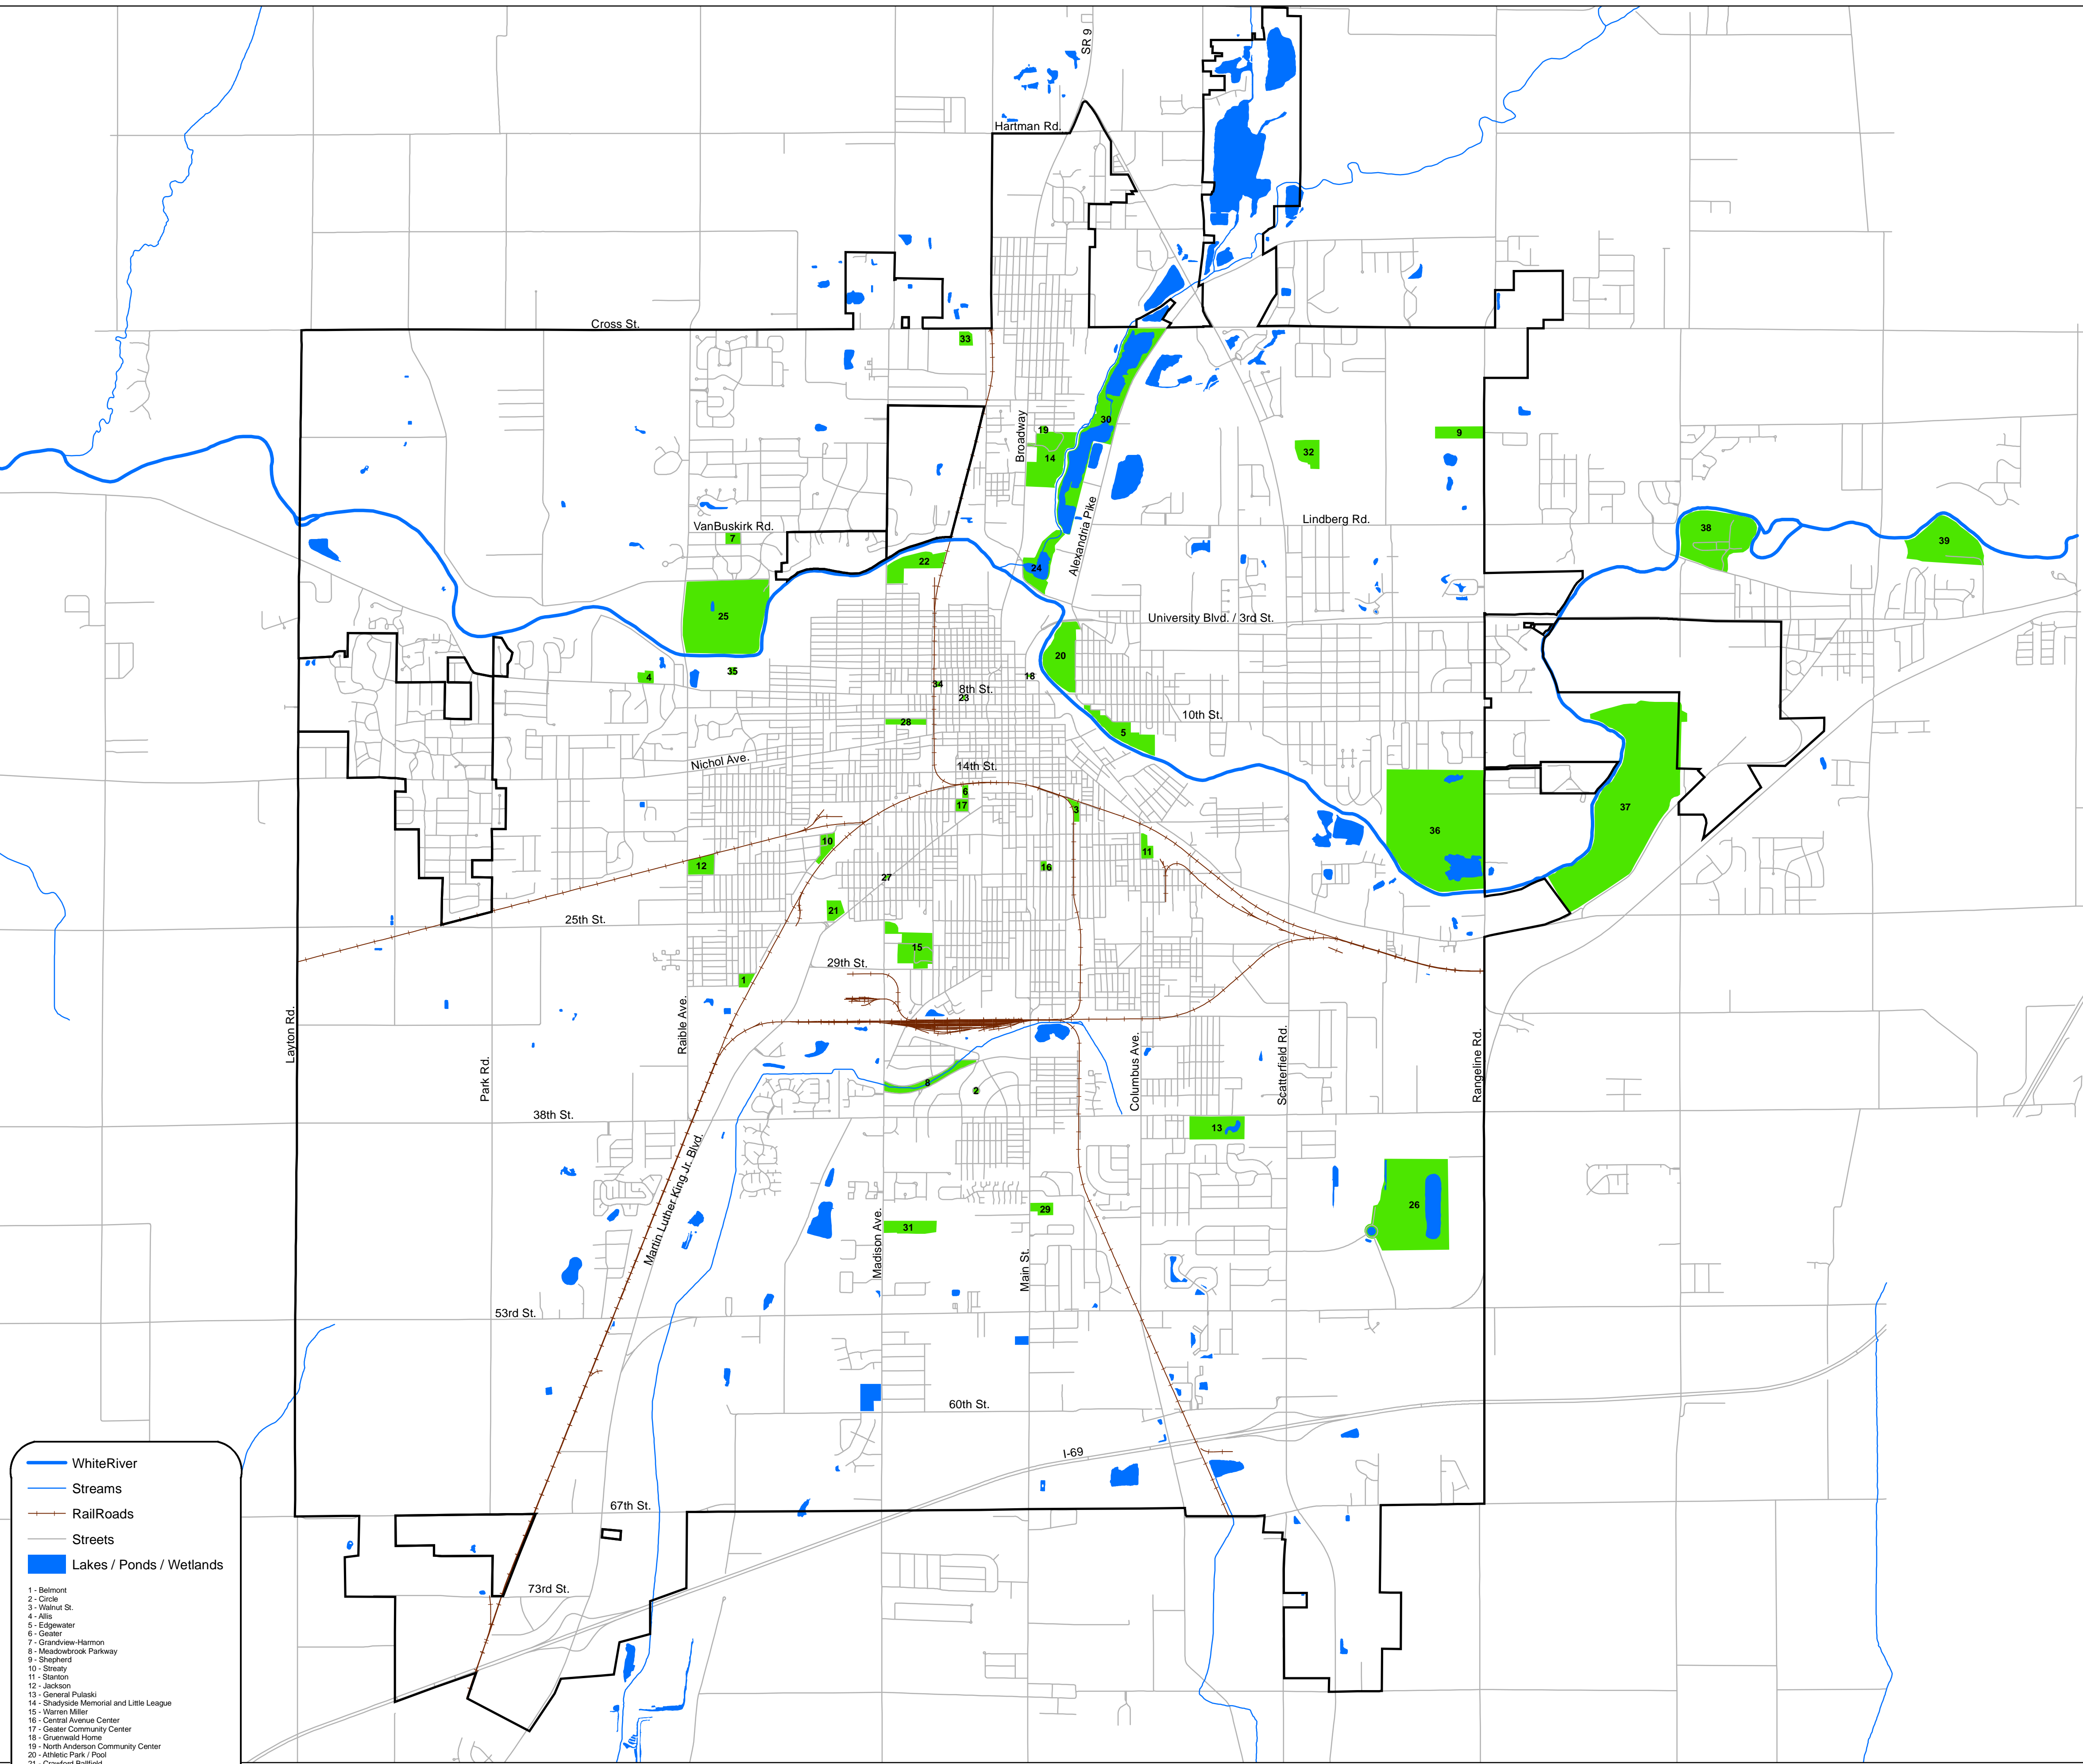

City of Anderson Parks and Recreation

- White River
 - Streams
 - Railroads
 - Streets
 - Lakes / Ponds / Wetlands
- 1 - Belmont
 - 2 - Circle
 - 3 - Walnut St.
 - 4 - Allis
 - 5 - Edgewater
 - 6 - Ceaser
 - 7 - Grandview-Harmon
 - 8 - Meadowbrook Parkway
 - 9 - Shagbark
 - 10 - Streaty
 - 11 - Stanton
 - 12 - Jackson
 - 13 - General Pulaski
 - 14 - ShadySide Memorial and Little League
 - 15 - Warren Miller
 - 16 - Central Avenue Center
 - 17 - Geater Community Center
 - 18 - Gruenewald Home
 - 19 - North Anderson Community Center
 - 20 - Athletic Park / Pool
 - 21 - Crawford Ballfield
 - 22 - Derby Downs / Madison Avenue Little League
 - 23 - Park Historic Park
 - 24 - Killbuck Wetlands
 - 25 - Grandview Golf Course
 - 26 - Hoosier Park
 - 27 - Martin Luther King Jr. Park
 - 28 - Mays Park
 - 29 - Brooklyn Little League
 - 30 - ShadySide Recreation Area
 - 31 - Southside Sports Complex
 - 32 - Riverfield Little League
 - 33 - Wood Ballfield
 - 34 - Home
 - 35 - Canine Companion Corral
 - 36 - Vulcan Property
 - 37 - Mounds State Park
 - 38 - Timberline Ranch Campgrounds
 - 39 - Wallbridge Acres Park

0 2,500 5,000 10,000 15,000 20,000 Feet