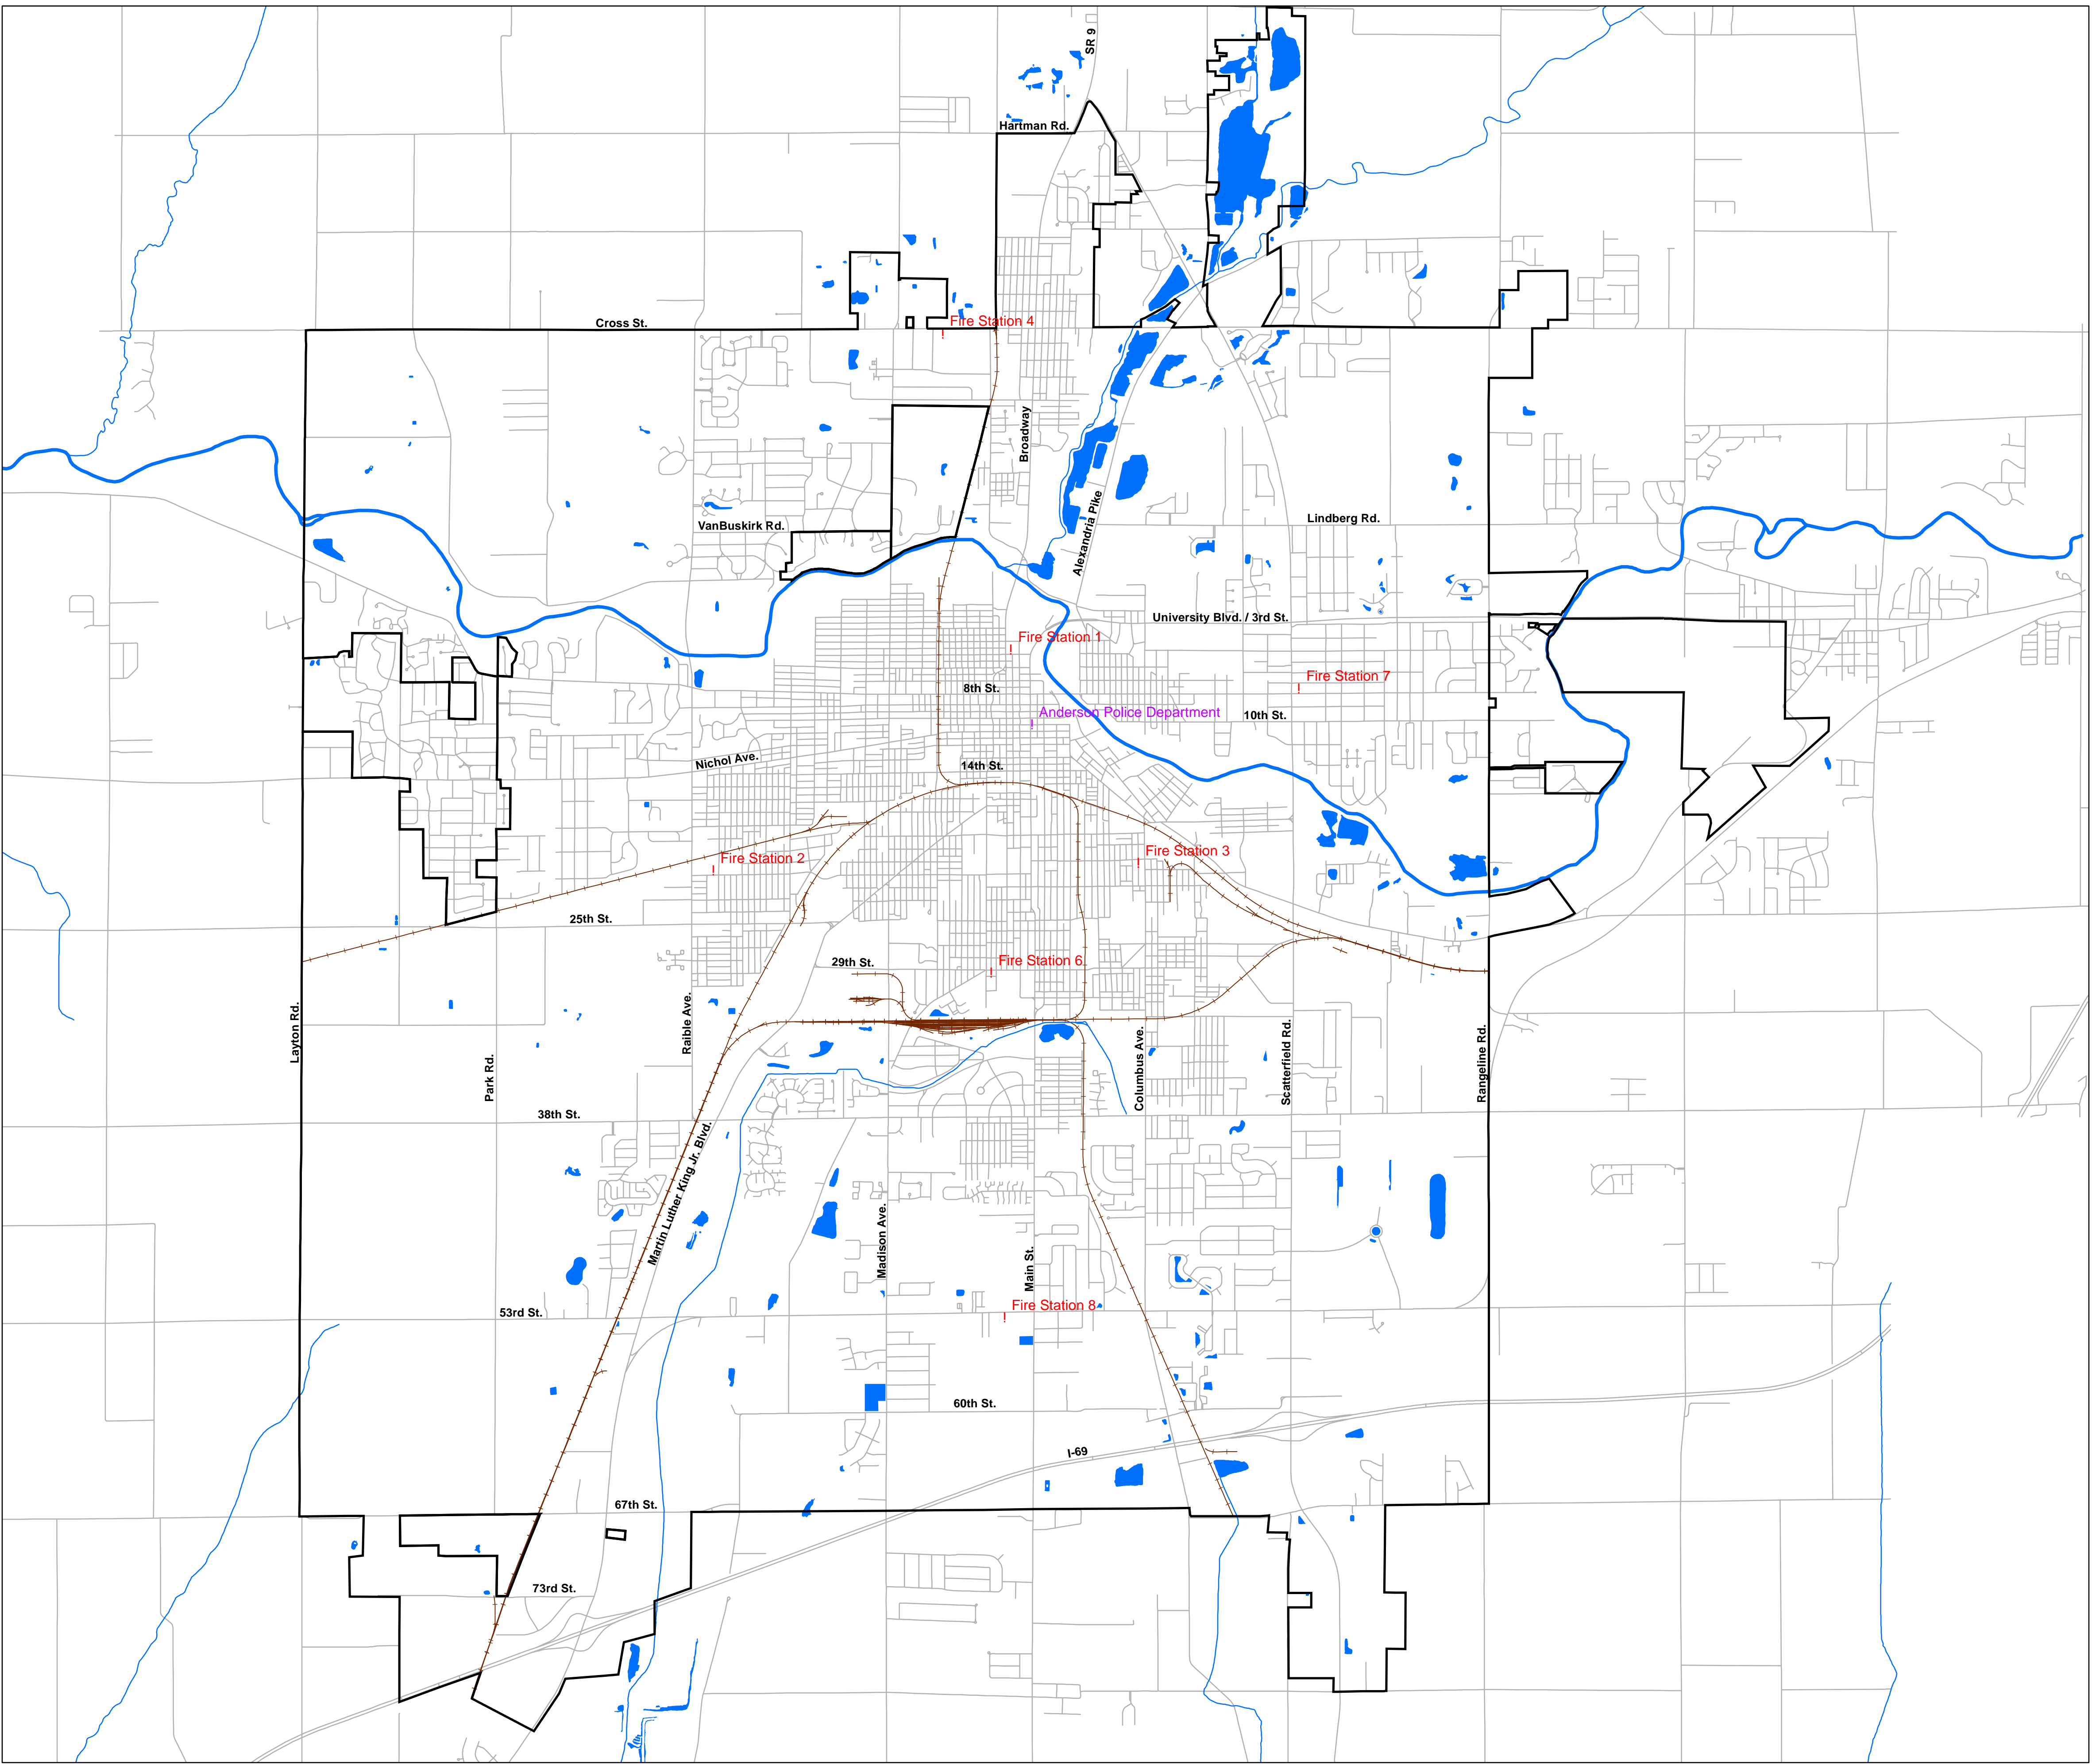

# City of Anderson Police & Fire Stations

- White River
- Streams
- Rail Roads
- Streets
- Lakes / Ponds / Wetlands

0 2,500 5,000 10,000 15,000 20,000 Feet